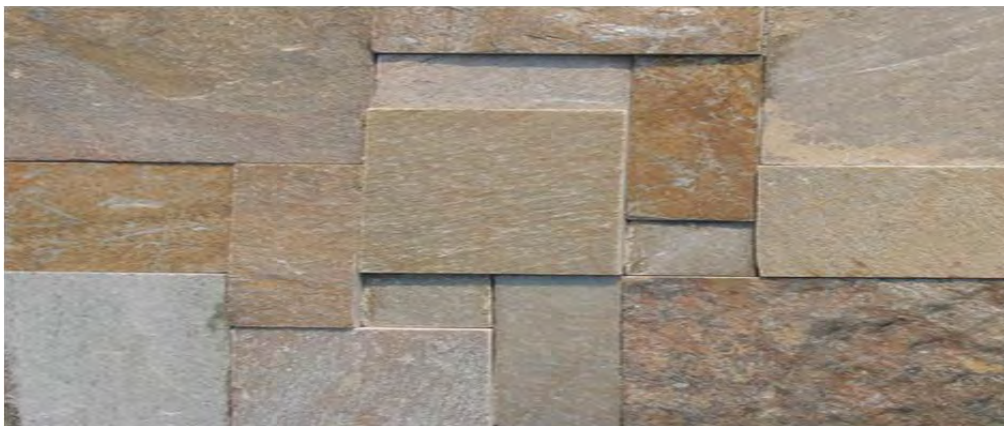

Sq. Ft. / FCL:	5015
Pieces / Box:	4