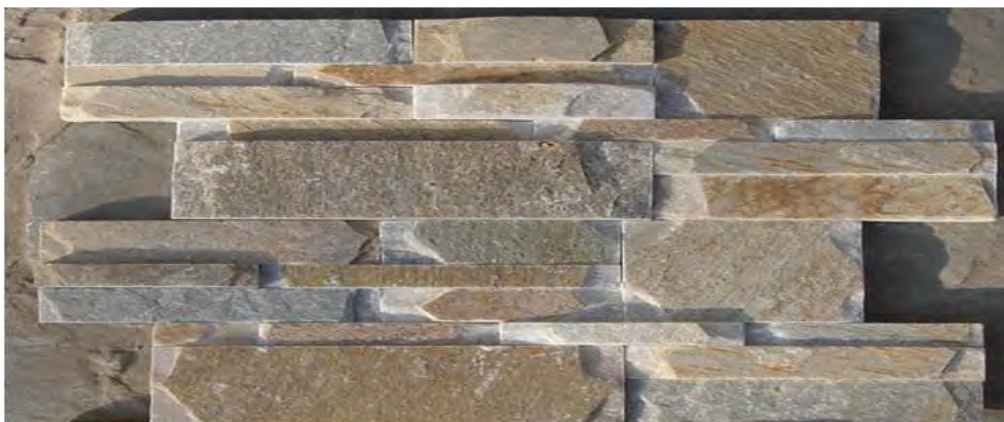

Sq. Ft. / FCL:	5077
Pieces / Box:	6