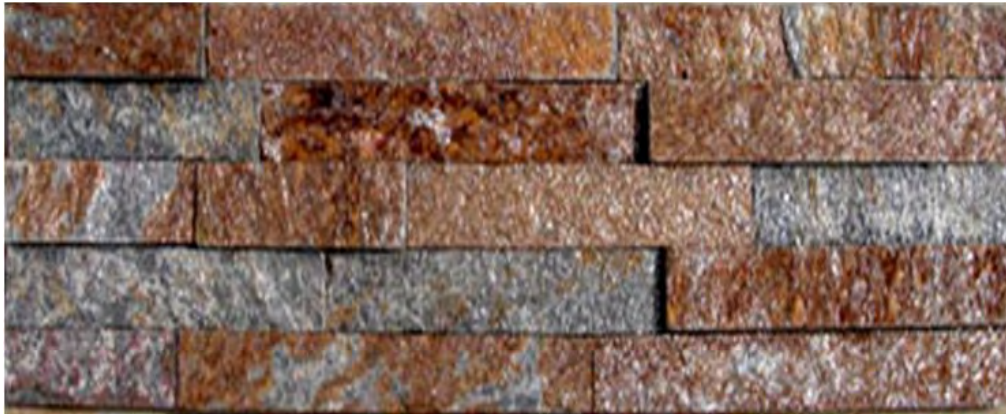

7 Rave Inc.
82 - 2503 24 St
Edmonton AB T6T 0B5
Canada

Tel: +1 780 669 2750
Fax: +1 780 468 5594
Email: info@7rave.com
www.7rave.com

Description:	Size:	Model:
Ledge Stone Panels	Width: 15 cm / 5.9" Length: 60 cm / 23.62" Thickness: 1.5-2.5 cm / 0.59" - 0.98"	R040-001-011

Sq. Ft. / FCL:	4883
Pieces / Box:	6

Description:	Size:	Model:
Ledge Stone Panels	Width: 15 cm / 5.9" Length: 60 cm / 23.62" Thickness: 1.5-3.5 cm / 0.59" - 1.38"	R040-001-012