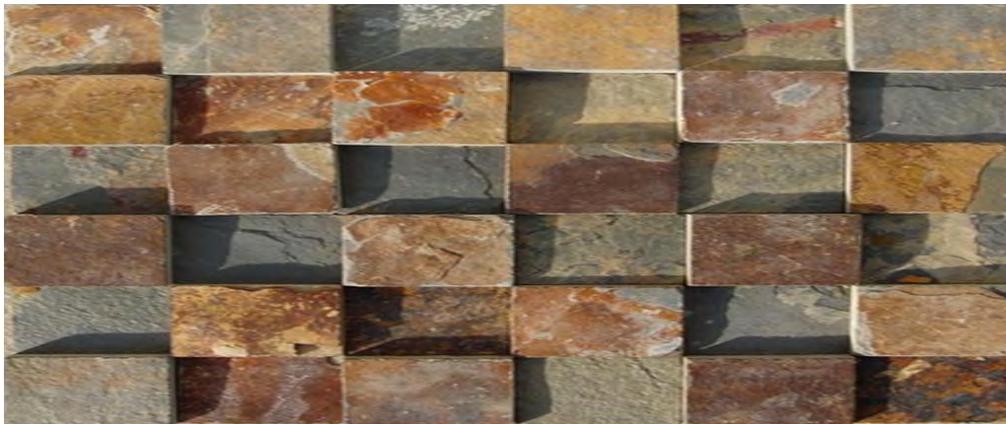

Sq. Ft. / FCL:	5022
Pieces / Box:	6

Description:	Size:	Model:
Ledge Stone Panels	Width: 30 cm / 11.81" Length: 30 cm / 11.81" Thickness: 1-2.5 cm / 0.39" - 0.98"	R040-001-038

Sq. Ft. / FCL:	5022
Pieces / Box:	6