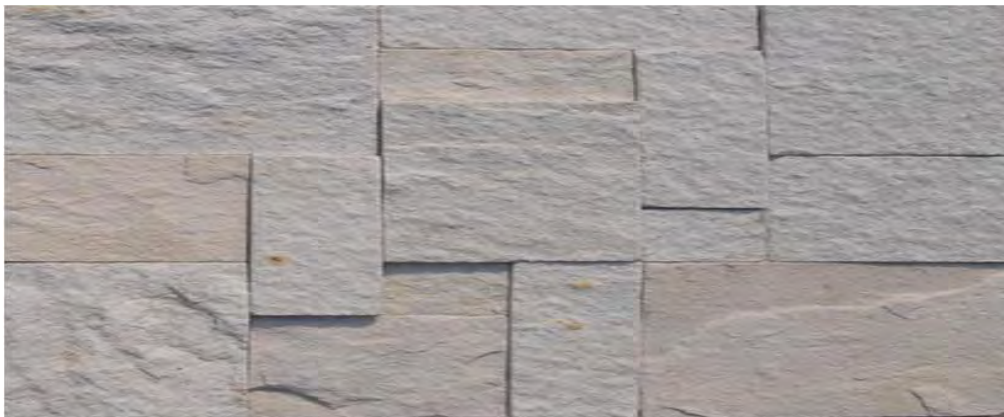

7 Rave Inc.
82 - 2503 24 St
Edmonton AB T6T 0B5
Canada

Tel: +1 780 669 2750
Fax: +1 780 468 5594
Email: info@7rave.com
www.7rave.com

Description:	Size:	Model:
Ledge Stone Panels	Width: 40 cm / 15.74" Length: 40 cm / 15.74" Thickness: 1-2.5 cm / 0.39" - 0.98"	R040-001-041

Sq. Ft. / FCL:	5015
Pieces / Box:	46

Description:	Size:	Model:
Ledge Stone Panels	Width: 18 cm / 7.08" Length: 35 cm / 13.78" Thickness: 1.5-2.5 cm / 0.59" - 0.98"	R040-001-042