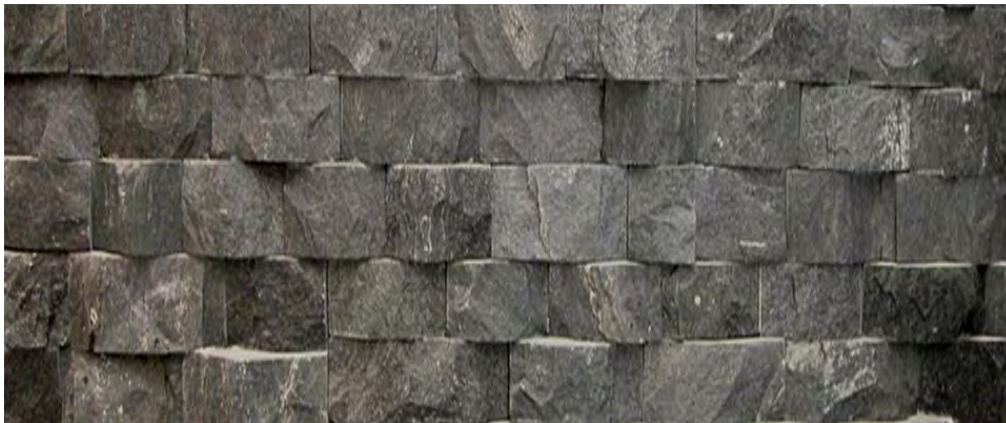

7 Rave Inc.
82 - 2503 24 St
Edmonton AB T6T 0B5
Canada

Tel: +1 780 669 2750
Fax: +1 780 468 5594
Email: info@7rave.com
www.7rave.com

Description:	Size:	Model:
Ledge Stone Panels	Width: 15 cm / 5.9" Length: 60 cm / 23.62" Thickness: 1.5-2.5 cm / 0.59" - 0.98"	R040-001-033

Sq. Ft. / FCL:	4883
Pieces / Box:	6

Description:	Size:	Model:
Ledge Stone Panels	Width: 15 cm / 5.9" Length: 60 cm / 23.62" Thickness: 1.5-2.5 cm / 0.59" - 0.98"	R040-001-034