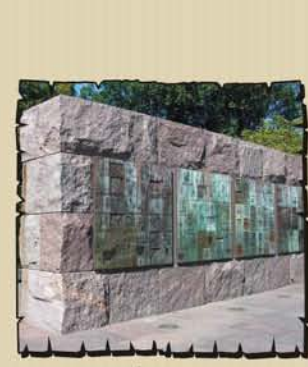

Granite Block Structure