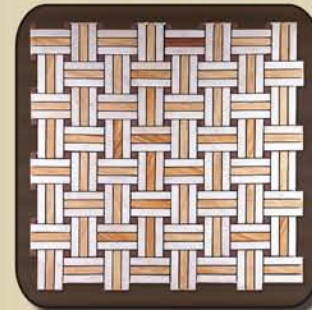

# Cobble Stones & Pebbles

Cobbles, cut and dressed individually by hand, are ideal for small driveways or as edgings to paved areas.  
 Pebbles are stunning accessories for any landscape.  
 Cobble Sizes : 2" x 2" x 2" - 3", 3" x 3" x 2.5" - 3.5", 4" x 4" x 2.5" - 3.5", 6" x 6" x 2.5" - 3.5"  
 Pavers: 4" x 4" x 2", 4" x 8" x 2", 4" x 4" x 4", 4" x 8" x 4"

1"x1" Obtuse Diamond 12"x12" Mat

Mosaic Krazzy

Slate Pencils

1"x2" Mosaic Maze 12"x12" Mat

1"x1" 3D Cubes 12"x12" Mat

Two Color Pebble Mosaic

2"x4" Mosaic 12"x12" Mat

1"x2" Mosaic Woven 12"x12" Mat