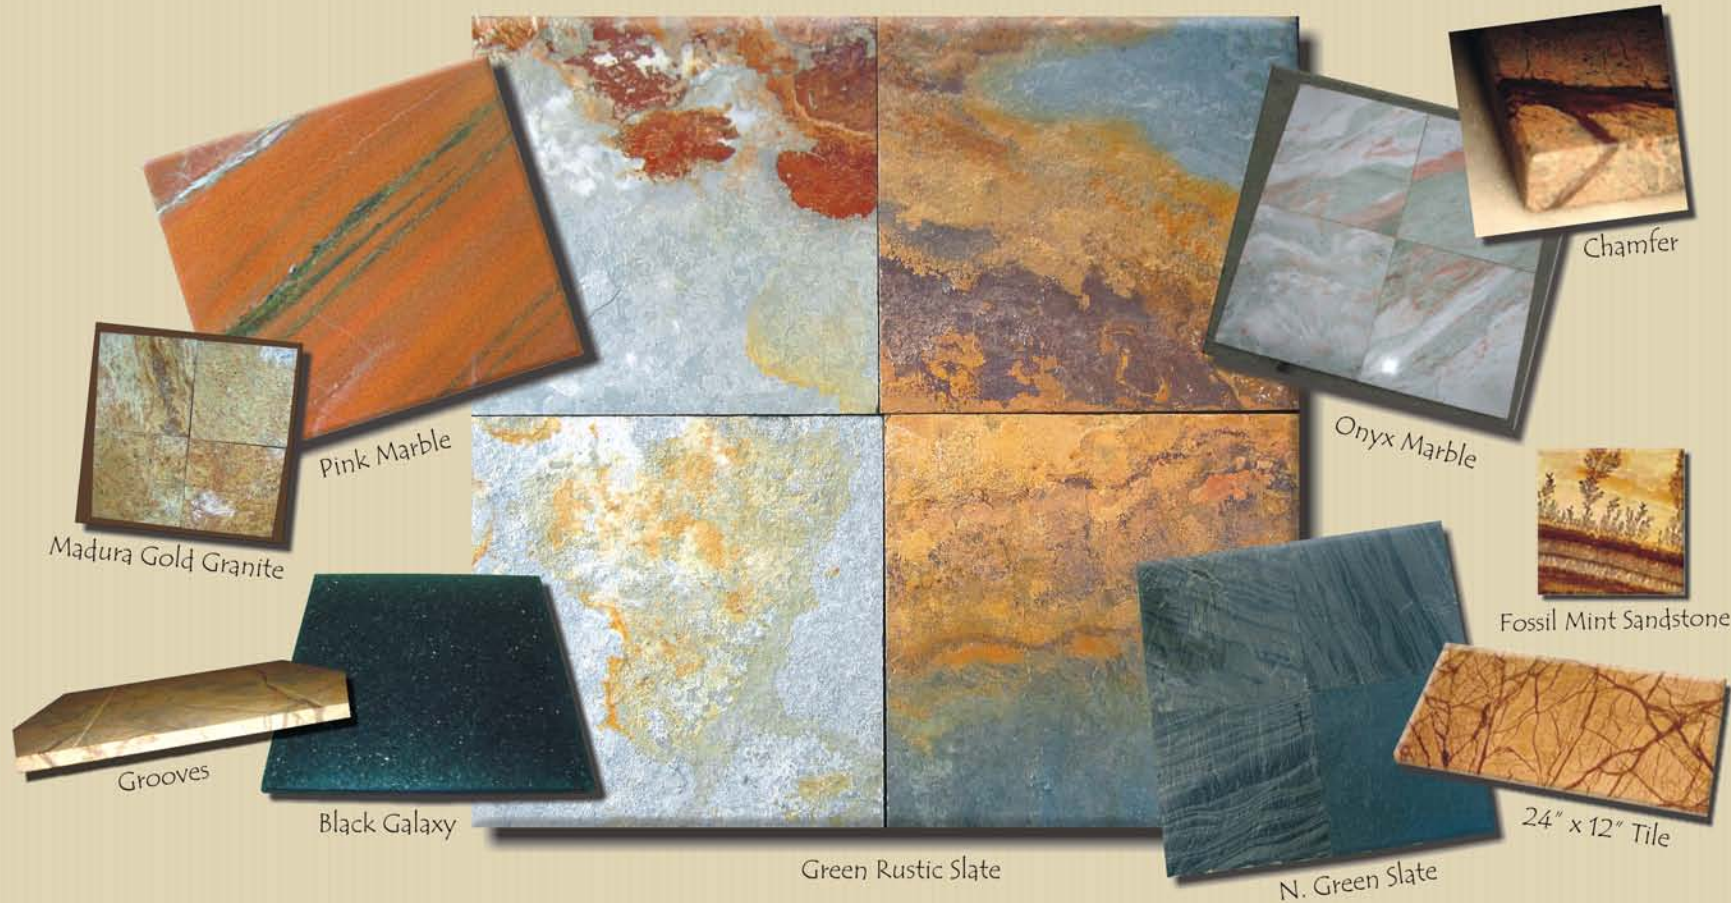

Tiles

From sun rooms to foyers, living rooms to family rooms, kitchens to baths, natural stone tiles are being used to establish ambience, create stunning effects and to define and separate activity areas.

Tile Sizes: 12" x 12", 16" x 16", 18" x 18", 24" x 24" Thickness: 3/8", 0.47", 0.79"

Finish : Natural Cleft, Polished, Mirror Finish, Brushed, Flamed, Antique, Hand Cut/Machine Cut, Calibrated.