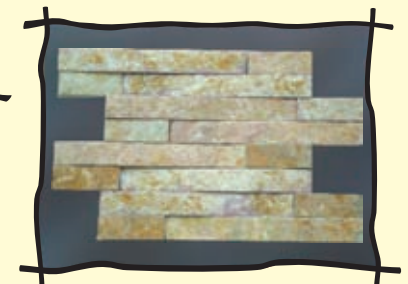

Quartzite Ledge Stone

Machine Cut Mint

Rectangular Ledge Stone

Tiles - Chocolate Sandstone

Kund Multicolor

Z Shaped Ledge Stone - Brown Limestone

Natural Stone Tiles & Ledge Stone are no longer strictly for the outdoors. From sun rooms to foyers, living rooms to family rooms, kitchen to baths, natural stone is being used to establish ambience, create stunning effects and to define and separate activity areas.

Six Side Sawn - Brown Stone

Desert

Paving Blocks

Dry Wall & Paving

Paving Blocks - Desert

Six Side Sawn & Tumbled

Cobbles

Paving Blocks in natural stone provide the beauty & longevity of natural stone. These paving blocks are available in Sandstone & Limestone. Each block has been machine cut to provide accurate blocks which allow easy lay. They have been tumbled to give it a softer timeless appearance that ages with the natural beauty of real stone.

Thin Veneer
with Self Corners

Thin Veneer with
L Shaped Corners

Natural Edges
Rectangular Panels

L Shaped Corner

Desert Sand-
Hand Chipped and Sawn

Sawn Edges &
Natural Cleft Surface Finish

Enhancing the beauty of the building interiors and exteriors, the Natural Stone Veneers make the application process easier and quicker. Breathtaking natural colors and texture choices along with precision cutting make it a versatile product.