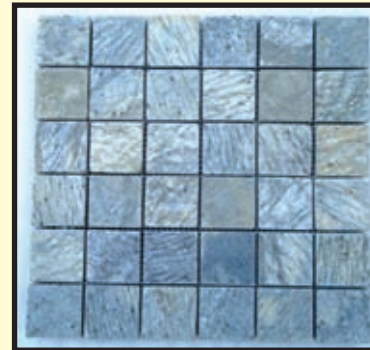

Silver Shine (1" x 1") 12" x 12" Mat

Deoli Green (1" x 1") 12" x 12" Mat

Silver Shine (2" x 2") 12" x 12" Mat

Copper Natural (2" x 2") 12" x 12" Mat

Zeera Green (2" x 2") 12" x 12" Mat

Copper Polished (2" x 2") 12" x 12" Mat