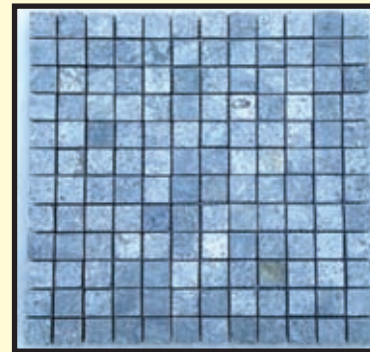

White Pebbles

Size : 1" - 5"

Black Pebbles

Size : 1" - 5"

Mosaic

Your Source for Natural Stone Décor

Mint (1" x 1") 12" x 12" Mat

Copper (1" x 1") 12" x 12" Mat

Silver Shine (1" x 1") 12" x 12" Mat

Deoli Green (1" x 1") 12" x 12" Mat

Silver Shine (2" x 2") 12" x 12" Mat

Copper Natural (2" x 2") 12" x 12" Mat

Zeera Green (2" x 2") 12" x 12" Mat

Copper Polished (2" x 2") 12" x 12" Mat