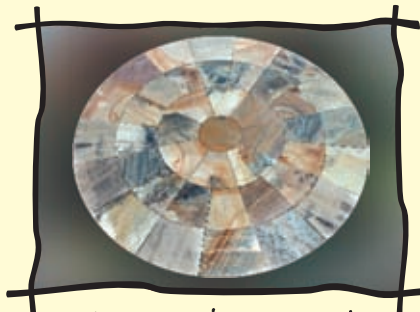

Mint-Circular Patio Pack