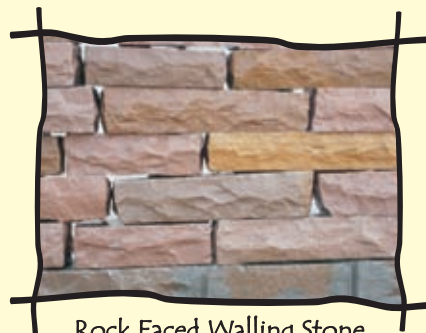

Rock Faced Walling Stone