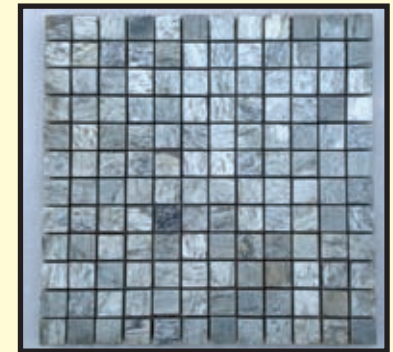

Black Pebbles

Pebbles

Natural Stone Balls & Pebbles are stunning accessories for any landscape. These jewels compliment and enhance the beauty of all interior and exterior spaces.

Teak & Rainbow Balls

Size : 4" - 24"

White Pebbles

Size : 1" - 5"

Black Pebbles

Size : 1" - 5"

Mosaic

Your Source for Natural Stone Décor

Mint (1" x 1") 12" x 12" Mat

Copper (1" x 1") 12" x 12" Mat

Silver Shine (1" x 1") 12" x 12" Mat

Deoli Green (1" x 1") 12" x 12" Mat

Silver Shine (2" x 2") 12" x 12" Mat

Copper Natural (2" x 2") 12" x 12" Mat

Zeera Green (2" x 2") 12" x 12" Mat

Copper Polished (2" x 2") 12" x 12" Mat