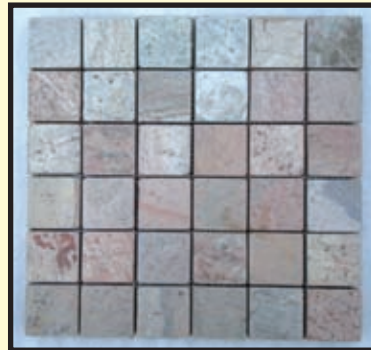

White Pebbles

Size : 1" - 5"

Black Pebbles

Size : 1" - 5"

Mosaic

Your Source for Natural Stone Décor

Mint (1" x 1") 12" x 12" Mat

Copper (1" x 1") 12" x 12" Mat

Silver Shine (1" x 1") 12" x 12" Mat

Deoli Green (1" x 1") 12" x 12" Mat

Silver Shine (2" x 2") 12" x 12" Mat

Copper Natural (2" x 2") 12" x 12" Mat

Zeera Green (2" x 2") 12" x 12" Mat

Copper Polished (2" x 2") 12" x 12" Mat