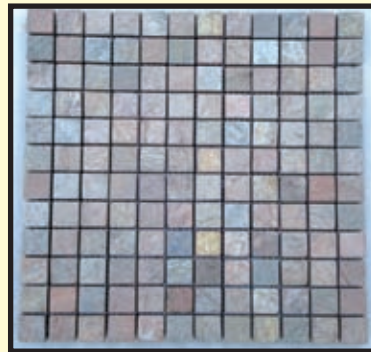

Black Pebbles

Pebbles

Natural Stone Balls & Pebbles are stunning accessories for any landscape. These jewels compliment and enhance the beauty of all interior and exterior spaces.

Teak & Rainbow Balls

Size : 4" - 24"

White Pebbles

Size : 1" - 5"

Black Pebbles

Size : 1" - 5"

Mosaic

Your Source for Natural Stone Décor

Mint (1" x 1") 12" x 12" Mat

Copper (1" x 1") 12" x 12" Mat

Silver Shine (1" x 1") 12" x 12" Mat

Deoli Green (1" x 1") 12" x 12" Mat

Silver Shine (2" x 2") 12" x 12" Mat

Copper Natural (2" x 2") 12" x 12" Mat

Zeera Green (2" x 2") 12" x 12" Mat

Copper Polished (2" x 2") 12" x 12" Mat