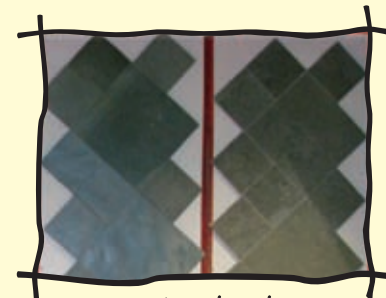

Quartzite Ledge Stone

Machine Cut Mint

Rectangular Ledge Stone

Tiles - Chocolate Sandstone

Kund Multicolor

Z Shaped Ledge Stone - Brown Limestone

Natural Stone Tiles & Ledge Stone are no longer strictly for the outdoors. From sun rooms to foyers, living rooms to family rooms, kitchen to baths, natural stone is being used to establish ambience, create stunning effects and to define and separate activity areas.