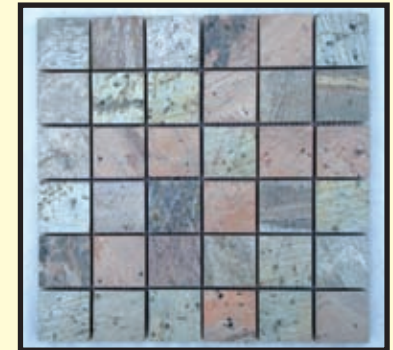

Silver Shine (1" x 1") 12" x 12" Mat

Deoli Green (1" x 1") 12" x 12" Mat

Silver Shine (2" x 2") 12" x 12" Mat

Copper Natural (2" x 2") 12" x 12" Mat

Zeera Green (2" x 2") 12" x 12" Mat

Copper Polished (2" x 2") 12" x 12" Mat

Agra Red (2" x 2") 12" x 12" Mat

Copper Tumbled (1" x 2") 6" x 6" Mat

Deoli Green (1" x 2") 12" x 12" Mat

Zeera Green (1" x 2") 12" x 12" Mat

Natural Stone Assortment

7 Rave offers the most spectacular range of colors and textures of Natural Stones from the world's most renowned resources.