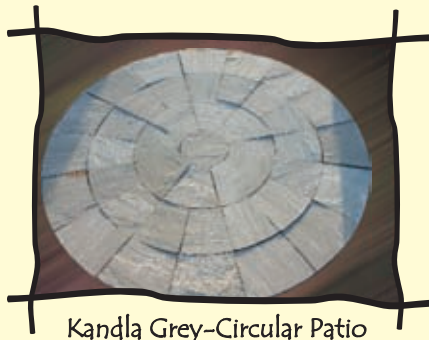

Circular Paving Packs

Kandla Grey-Circular Patio