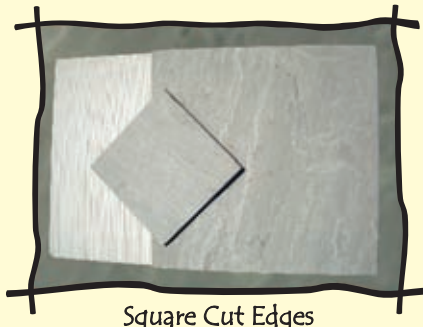

Square Cut & Hand Dressed Flags

Square Cut Edges