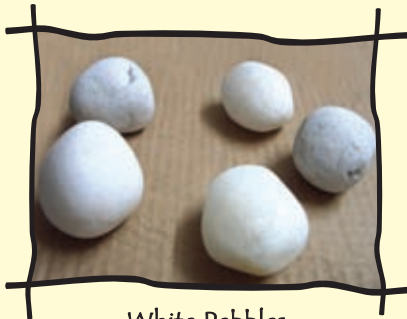

Random Panel
& Corner

Balls & Pebbles

White Pebble

Balls

Rainbow Globe

Rainbow & Teak Balls

White Pebbles

Balls Crated

Black Pebbles

Pebbles

Natural Stone Balls & Pebbles are stunning accessories for any landscape. These jewels compliment and enhance the beauty of all interior and exterior spaces.

Teak & Rainbow Balls

Size : 4" - 24"

Rainbow Sandstone

Chocolate Sandstone

Brown Limestone

Kota Black Limestone

Tonal variations are evident in all natural stone products. It is important to view a range of samples to acknowledge the authentic diversity in colors, textures and markings.