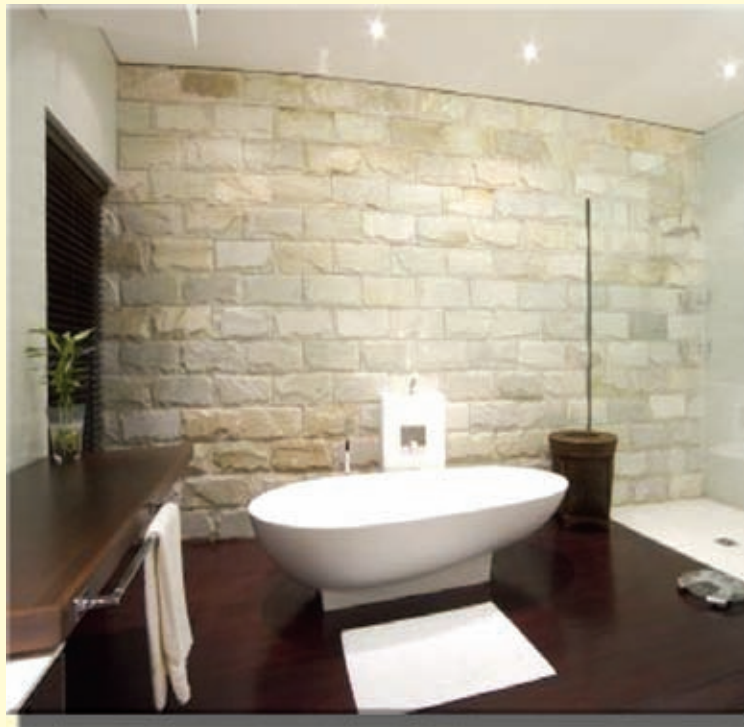

Thickness: 2" or 4" or 6"

Rock Face Stone Walling

Sizes:

9" X 4" x 3" , 12" x 4" x 3"

15" x 4" x 3" , 12" x 4" x 6"

Thin & Thick Veneer

Your Source for Natural Stone Décor

Mint Facia