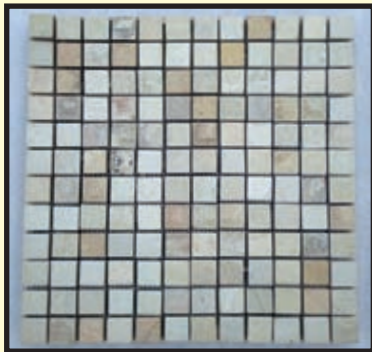

White Pebbles

Size : 1" - 5"

Black Pebbles

Size : 1" - 5"

Mosaic

Your Source for Natural Stone Décor

Mint (1" x 1") 12" x 12" Mat

Copper (1" x 1") 12" x 12" Mat

Silver Shine (1" x 1") 12" x 12" Mat

Deoli Green (1" x 1") 12" x 12" Mat

Silver Shine (2" x 2") 12" x 12" Mat

Copper Natural (2" x 2") 12" x 12" Mat

Zeera Green (2" x 2") 12" x 12" Mat

Copper Polished (2" x 2") 12" x 12" Mat